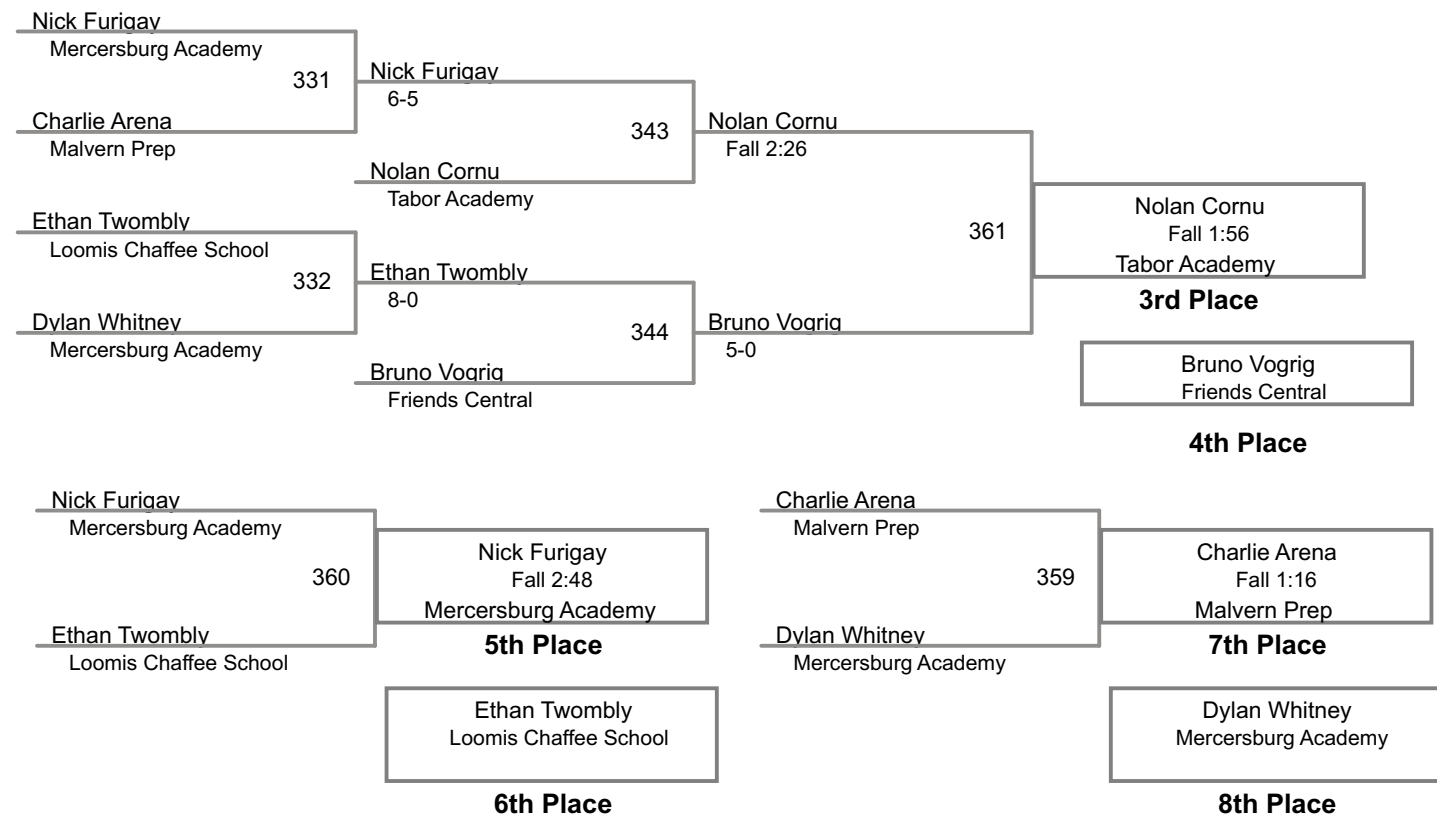

2015 Bissell Invitational
Varsity

132 Lbs

2015 Bissell Invitational
Varsity

138 Lbs

2015 Bissell Invitational
Varsity

145 Lbs

2015 Bissell Invitational
Varsity

152 Lbs