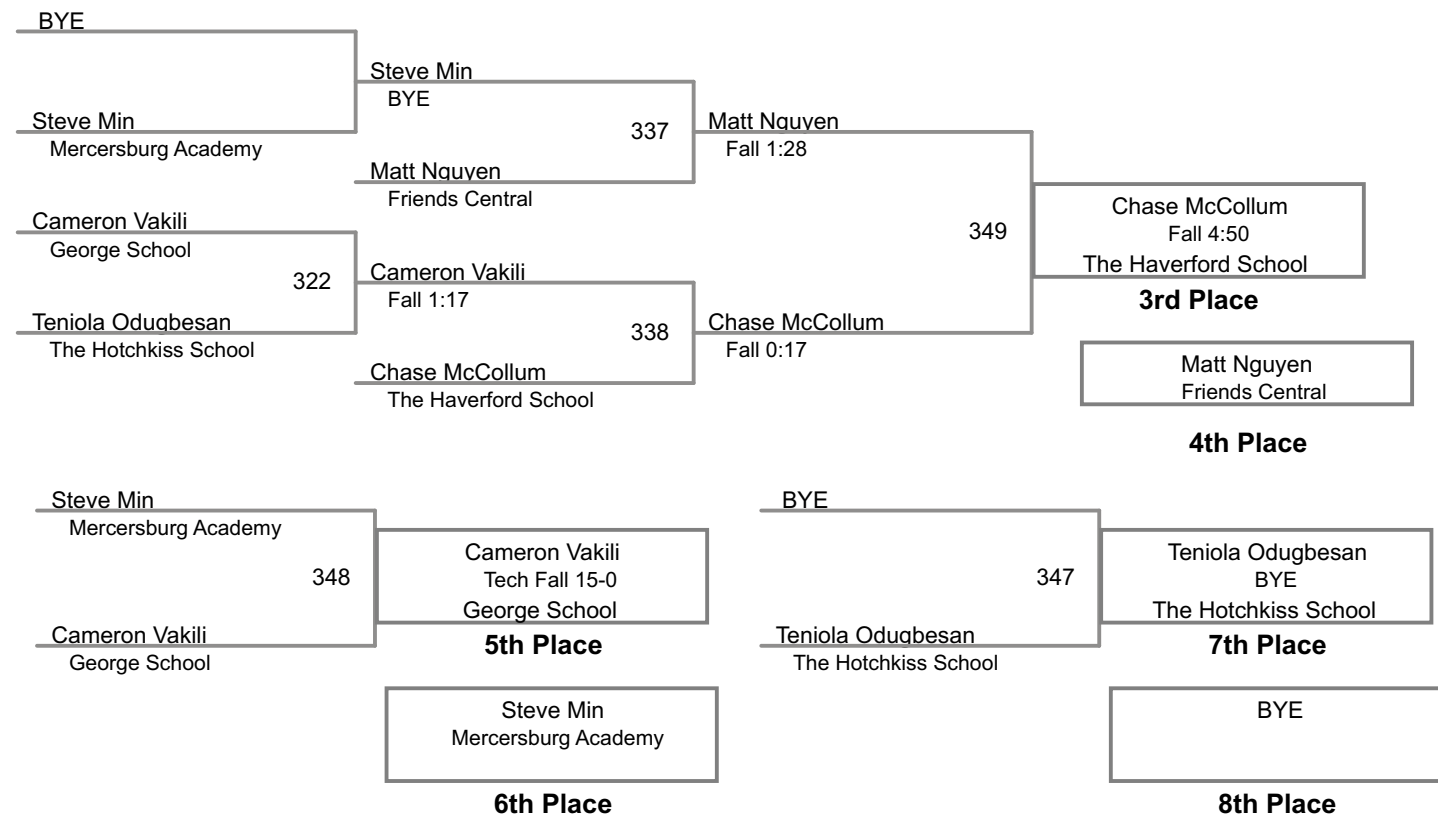

2015 Bissell Invitational
Varsity

106 Lbs

2015 Bissell Invitational
Varsity

113 Lbs

2015 Bissell Invitational
Varsity

120 Lbs

2015 Bissell Invitational
Varsity

126 Lbs