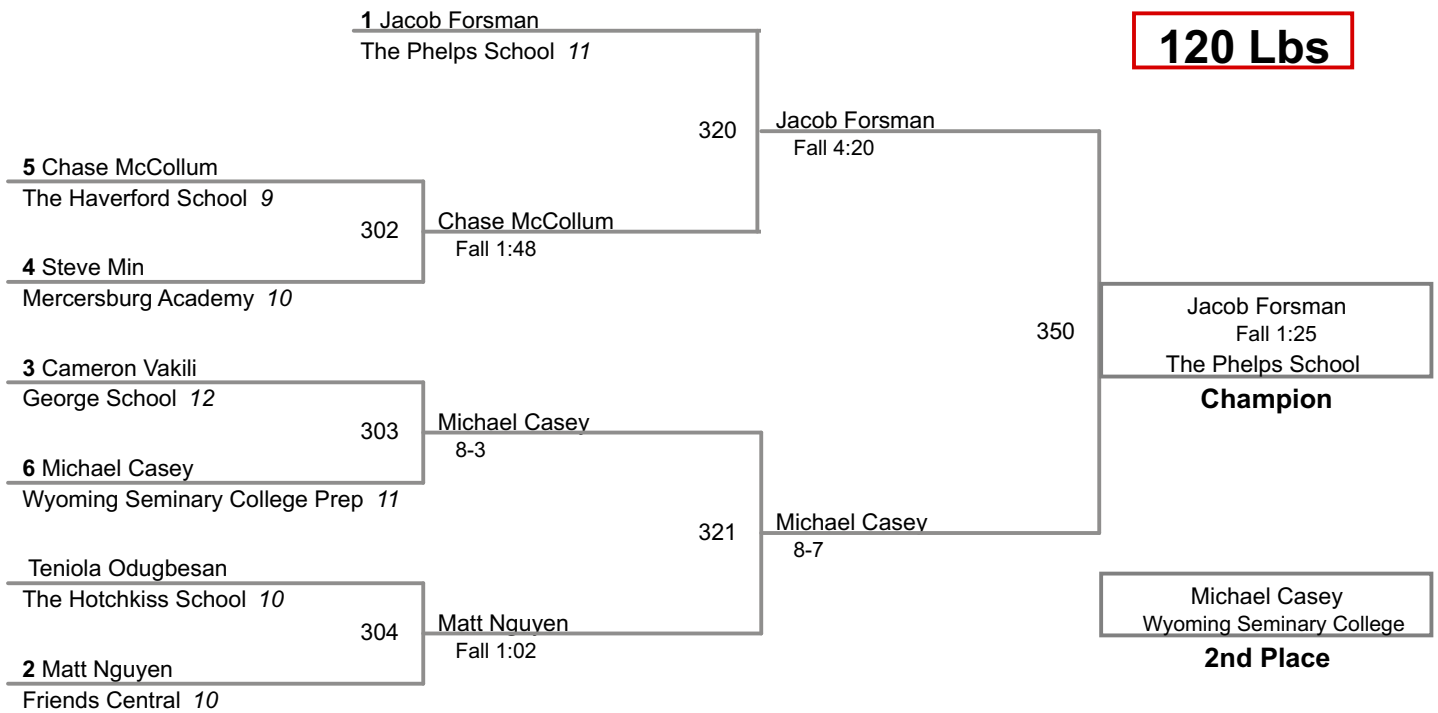

2015 Bissell Invitational
Varsity

106 Lbs

2015 Bissell Invitational
Varsity

113 Lbs

2015 Bissell Invitational
Varsity

120 Lbs

2015 Bissell Invitational
Varsity

126 Lbs

2015 Bissell Invitational
Varsity

132 Lbs

2015 Bissell Invitational
Varsity

138 Lbs

2015 Bissell Invitational
Varsity

145 Lbs

2015 Bissell Invitational
Varsity

152 Lbs