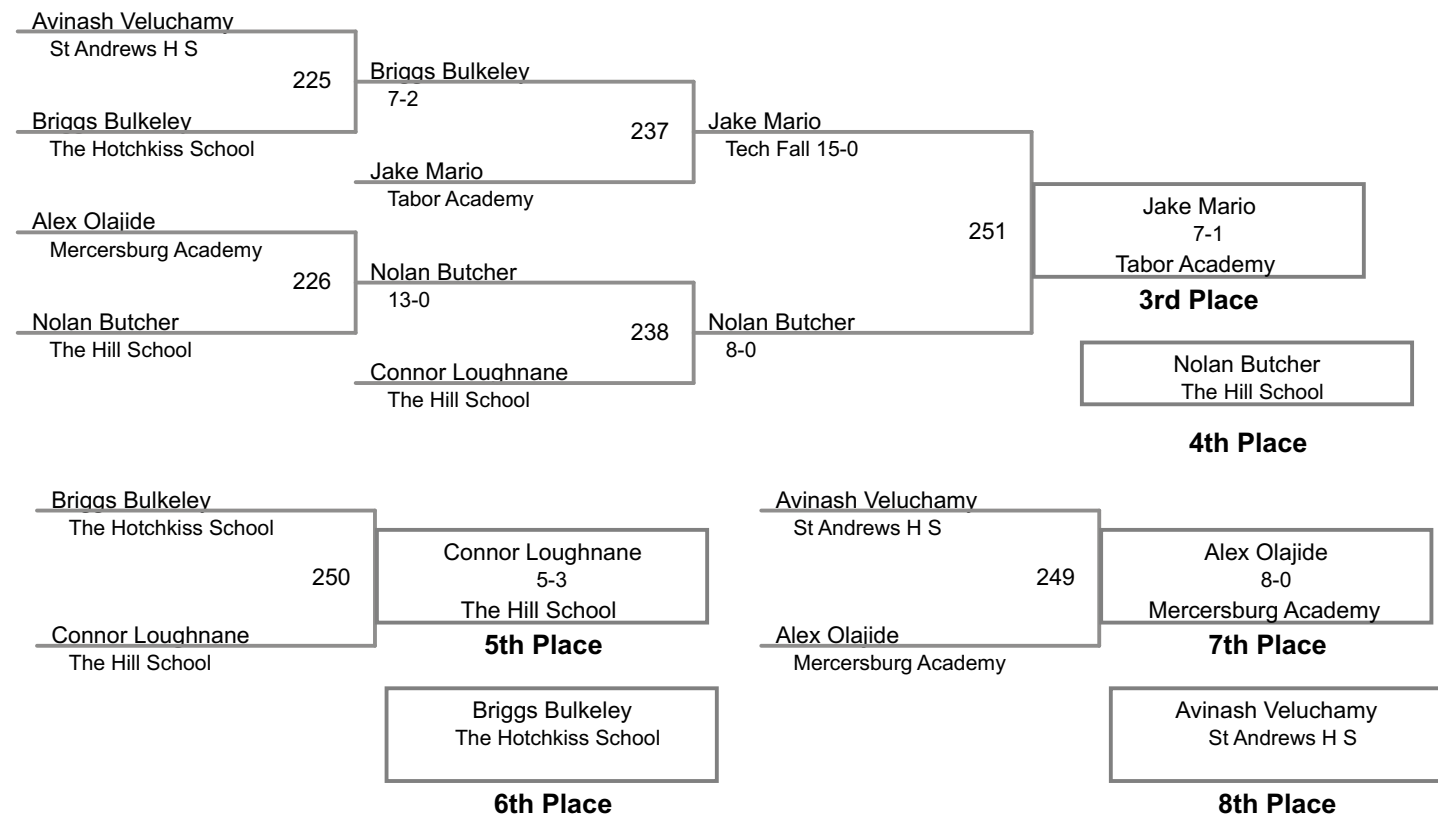

2015 Bissell Invitational
Varsity

160 Lbs