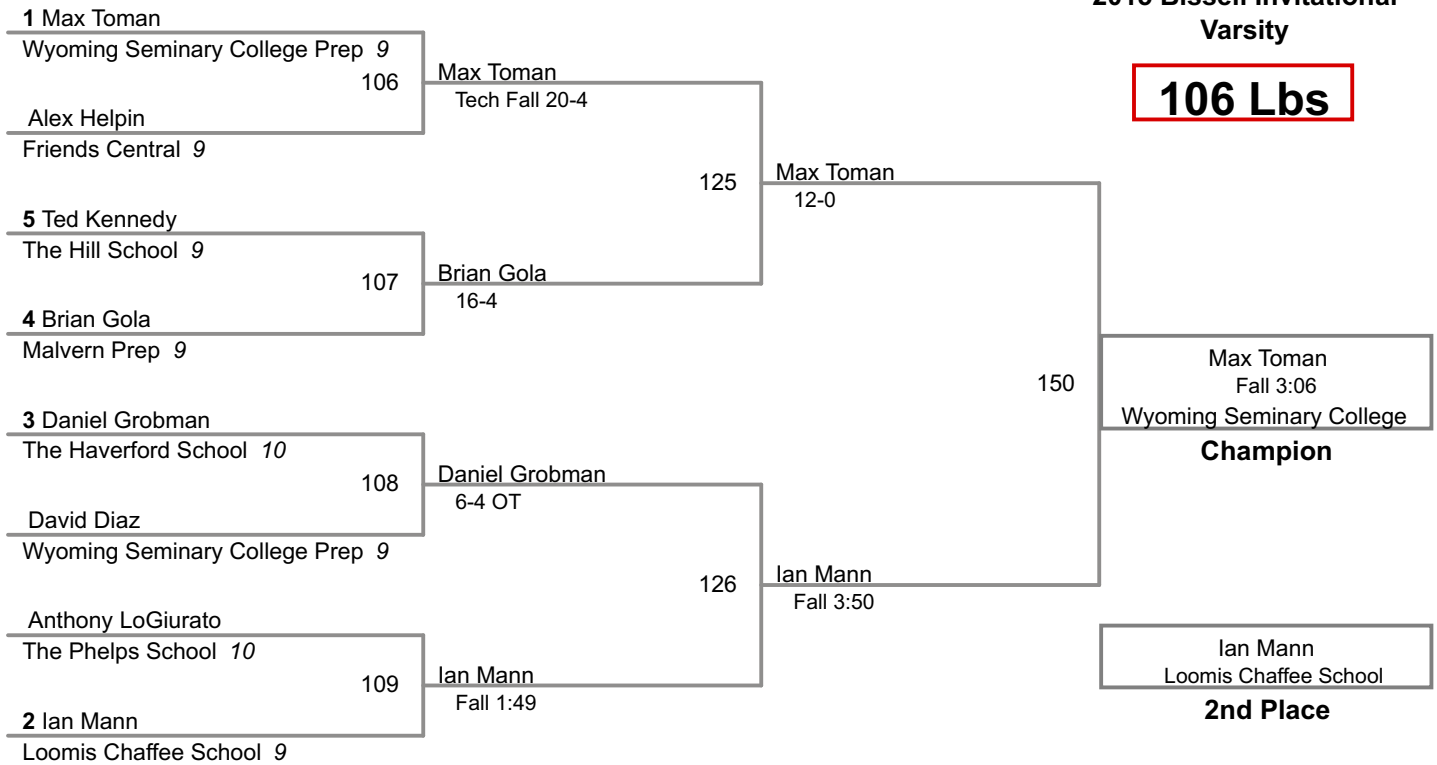

2015 Bissell Invitational
Varsity

106 Lbs

2015 Bissell Invitational
Varsity

113 Lbs

2015 Bissell Invitational
Varsity

120 Lbs

2015 Bissell Invitational
Varsity

126 Lbs

2015 Bissell Invitational
Varsity

132 Lbs

2015 Bissell Invitational
Varsity

138 Lbs

2015 Bissell Invitational
Varsity

145 Lbs

2015 Bissell Invitational
Varsity

152 Lbs

2015 Bissell Invitational
Varsity

160 Lbs

**2015 Bissell Invitational
Varsity**

170 Lbs

2015 Bissell Invitational
Varsity

182 Lbs

2015 Bissell Invitational
Varsity

195 Lbs