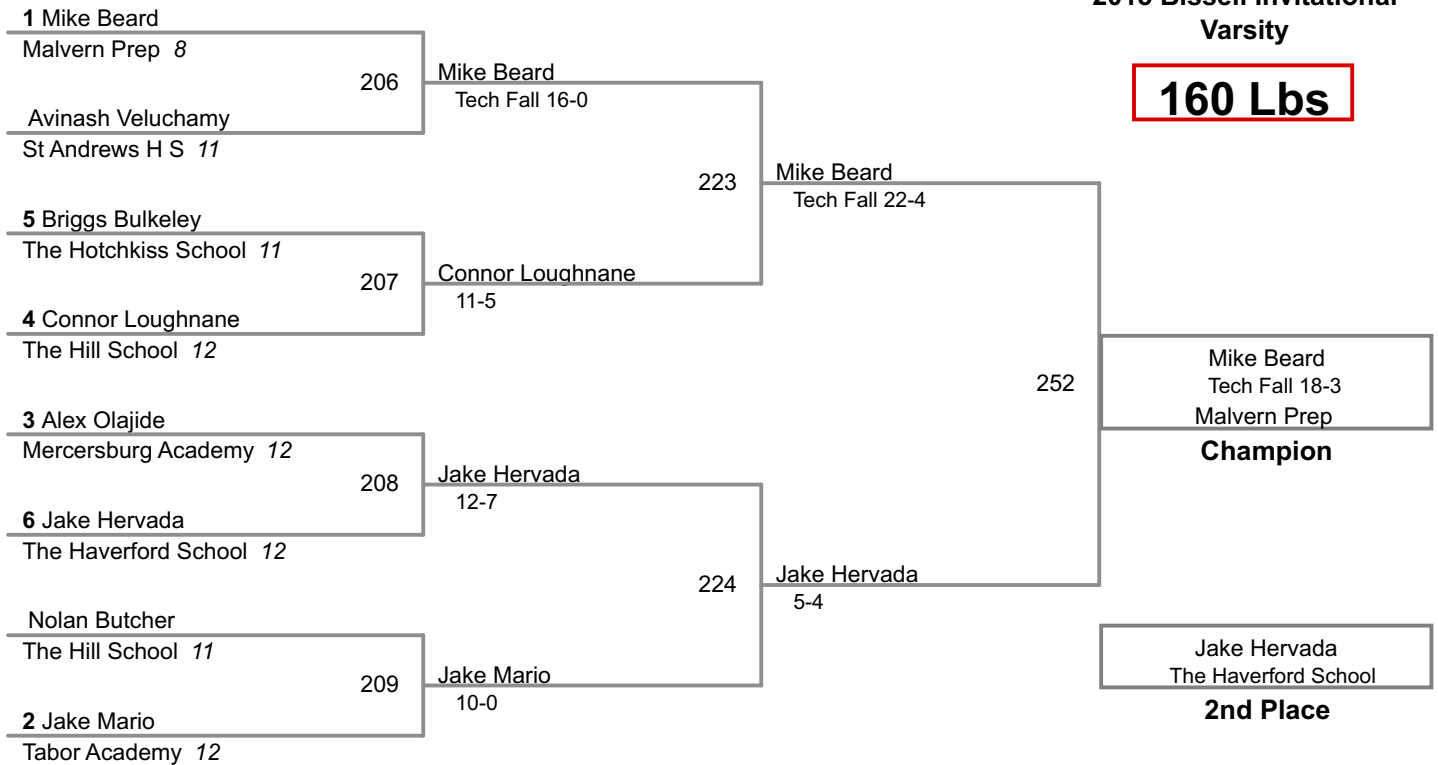

2015 Bissell Invitational
Varsity

160 Lbs