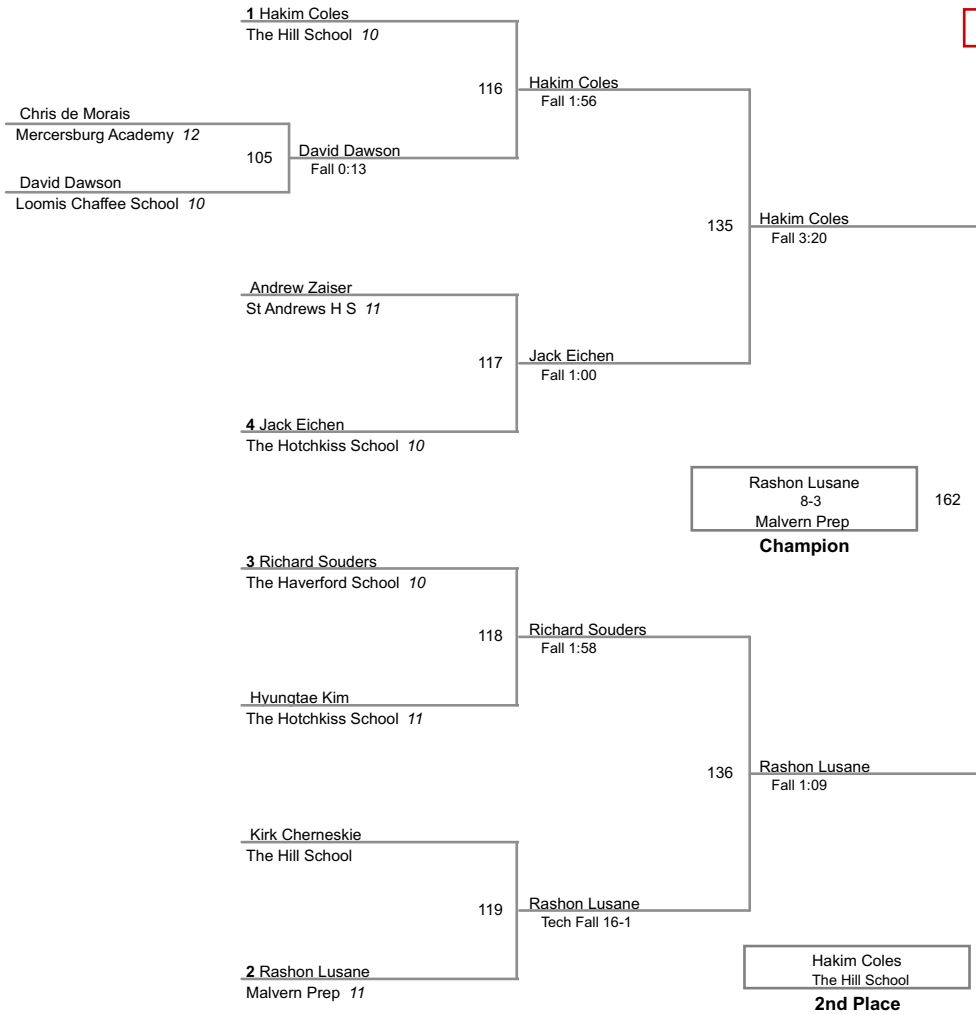

2015 Bissell Invitational
Varsity

160 Lbs

**2015 Bissell Invitational
Varsity**

170 Lbs

2015 Bissell Invitational
Varsity

182 Lbs

2015 Bissell Invitational
Varsity

195 Lbs