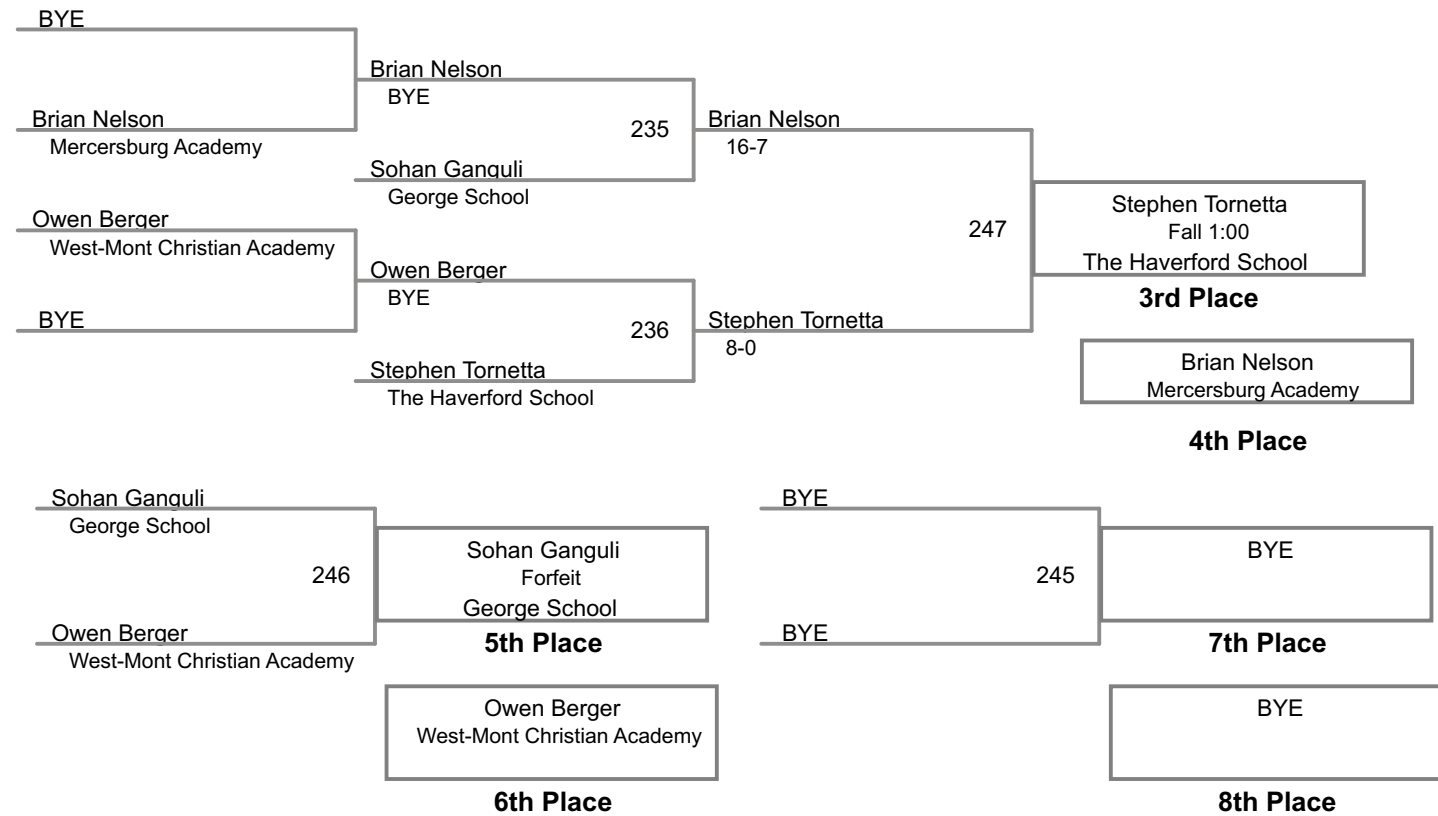

2015 Bissell Invitational
Varsity

106 Lbs

2015 Bissell Invitational
Varsity

113 Lbs

2015 Bissell Invitational
Varsity

120 Lbs

2015 Bissell Invitational
Varsity

126 Lbs