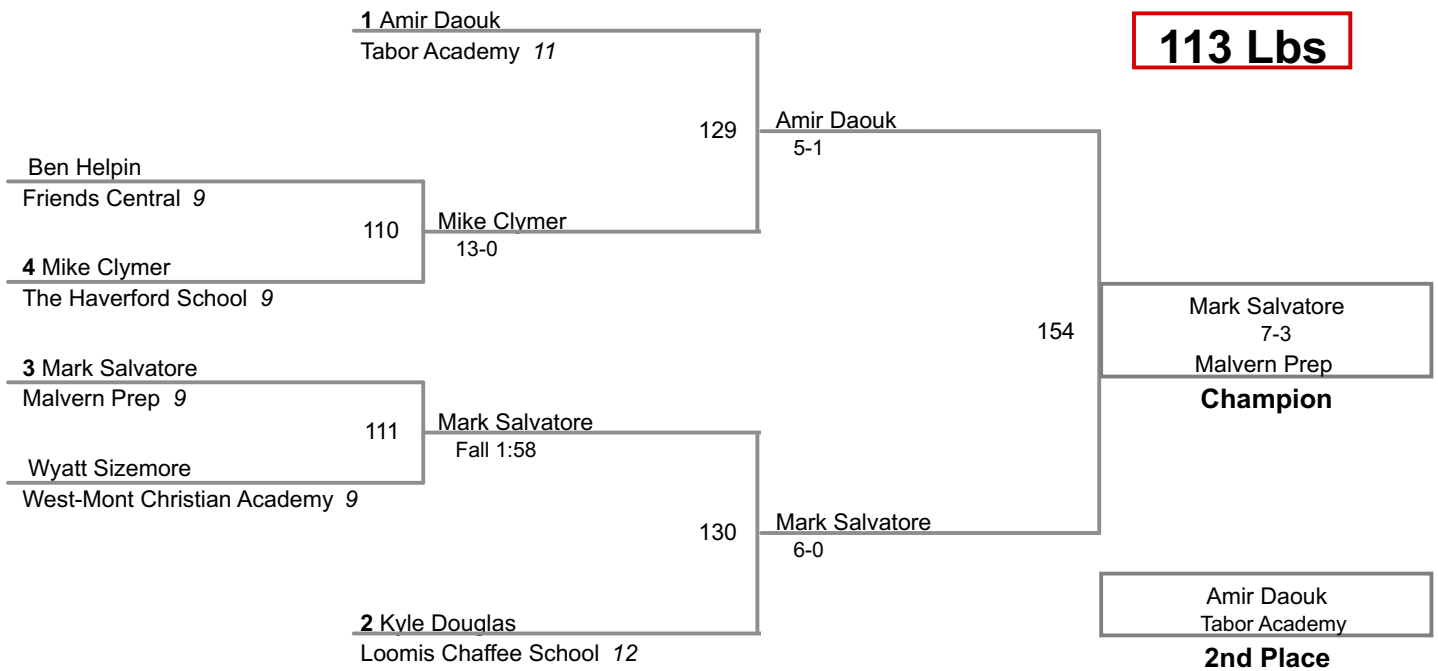

2015 Bissell Invitational
Varsity

106 Lbs

2015 Bissell Invitational
Varsity

113 Lbs

2015 Bissell Invitational
Varsity

120 Lbs

2015 Bissell Invitational
Varsity

126 Lbs

2015 Bissell Invitational
Varsity

132 Lbs

2015 Bissell Invitational
Varsity

138 Lbs

2015 Bissell Invitational
Varsity

145 Lbs

2015 Bissell Invitational
Varsity

152 Lbs

2015 Bissell Invitational
Varsity

160 Lbs

**2015 Bissell Invitational
Varsity**

170 Lbs

2015 Bissell Invitational
Varsity

182 Lbs

2015 Bissell Invitational
Varsity

195 Lbs