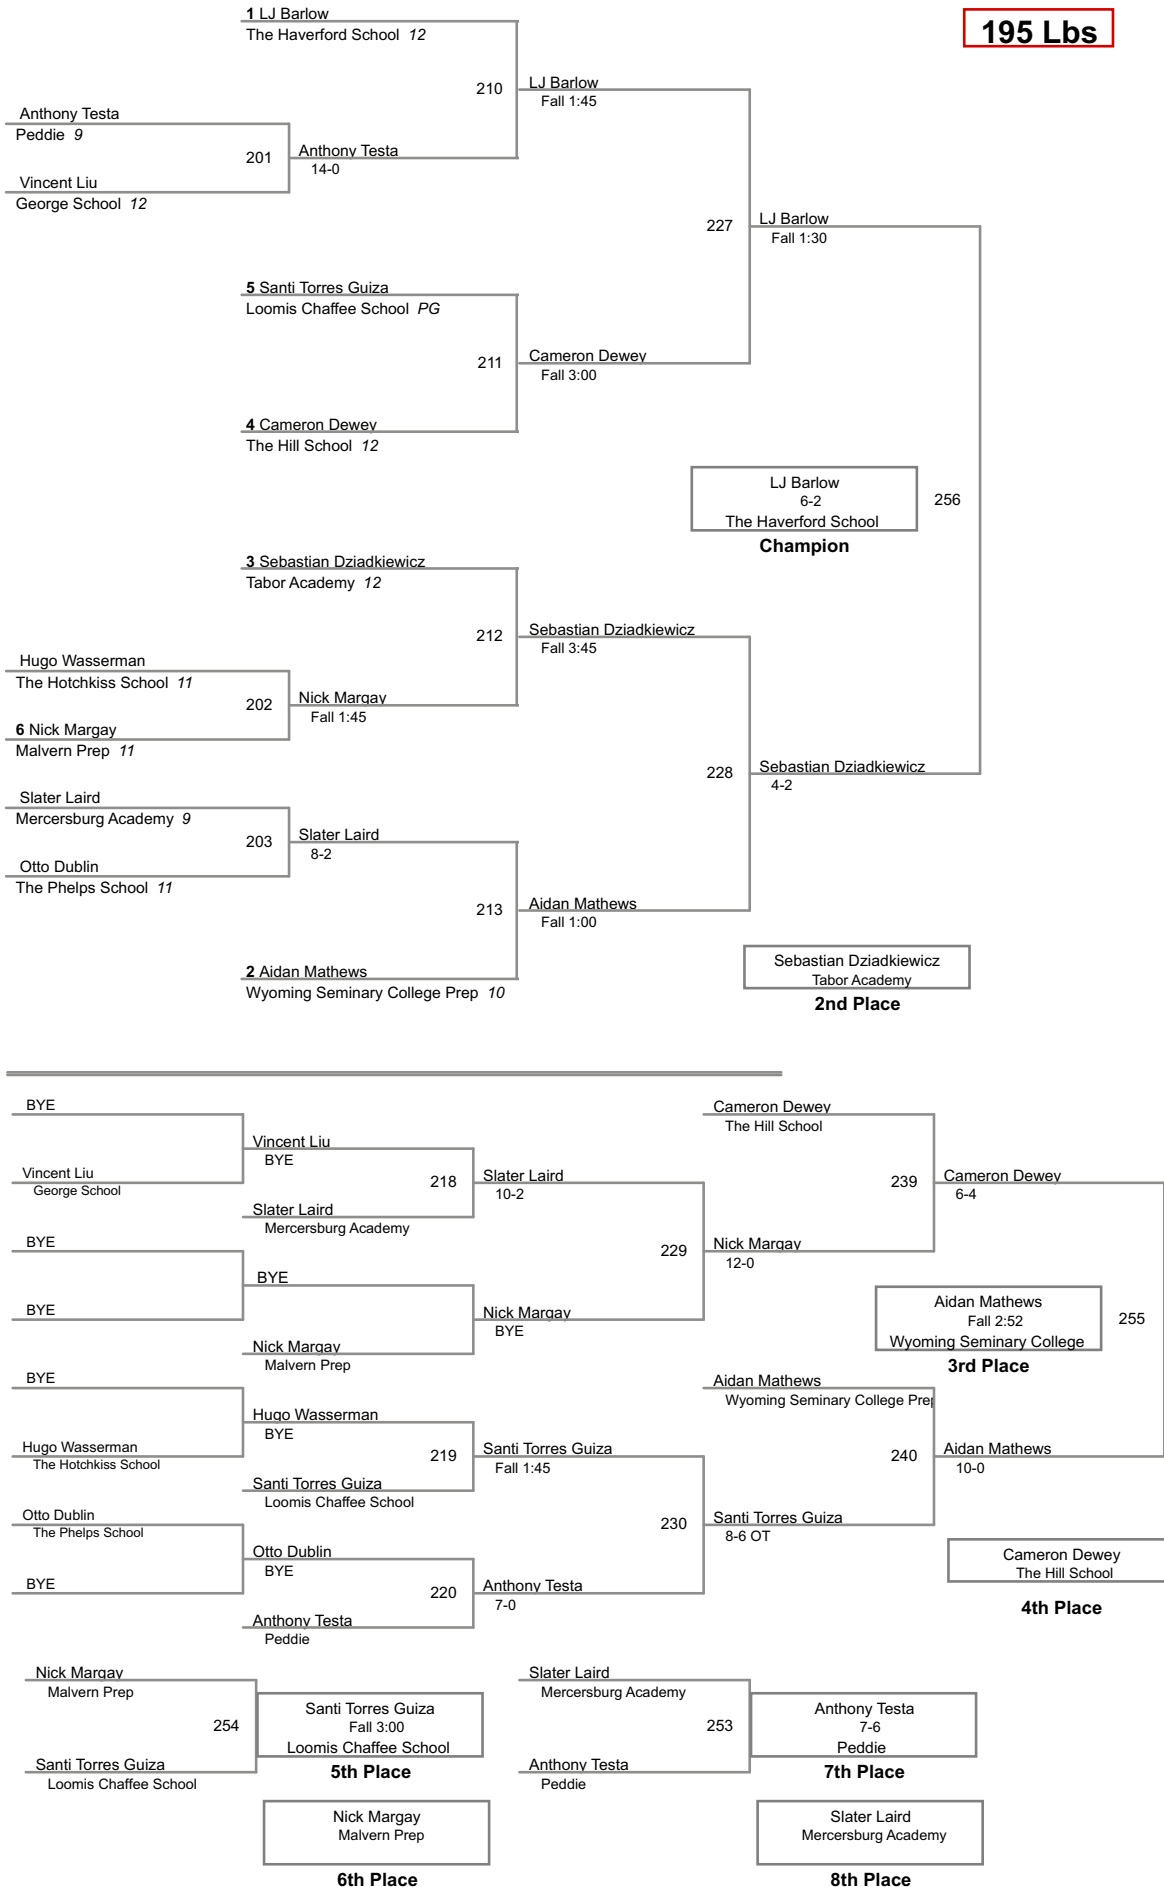

2015 Bissell Invitational
Varsity

160 Lbs

**2015 Bissell Invitational
Varsity**

170 Lbs

2015 Bissell Invitational
Varsity

182 Lbs

2015 Bissell Invitational
Varsity

195 Lbs