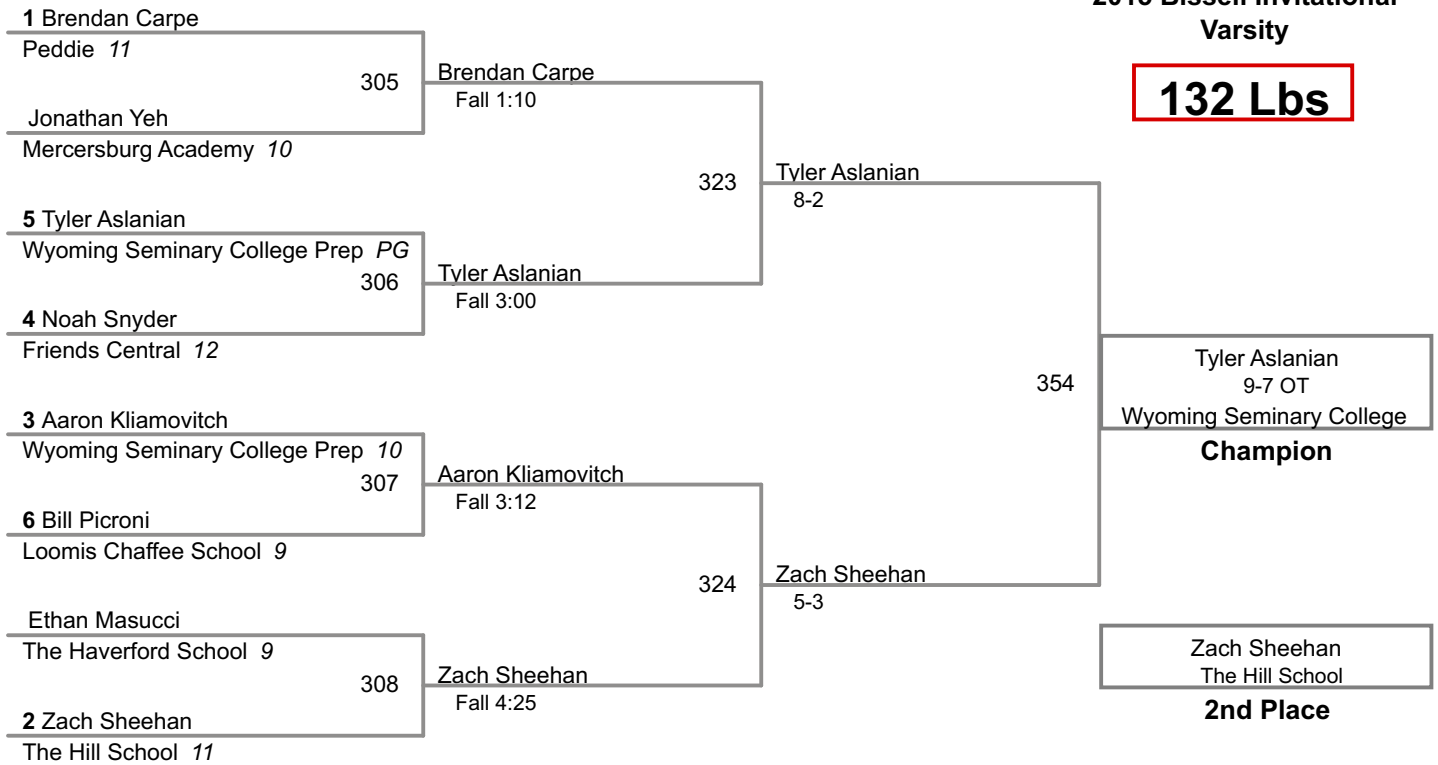

2015 Bissell Invitational
Varsity

106 Lbs

2015 Bissell Invitational
Varsity

113 Lbs

2015 Bissell Invitational
Varsity

120 Lbs

2015 Bissell Invitational
Varsity

126 Lbs

2015 Bissell Invitational
Varsity

132 Lbs

2015 Bissell Invitational
Varsity

138 Lbs

2015 Bissell Invitational
Varsity

145 Lbs

2015 Bissell Invitational
Varsity

152 Lbs