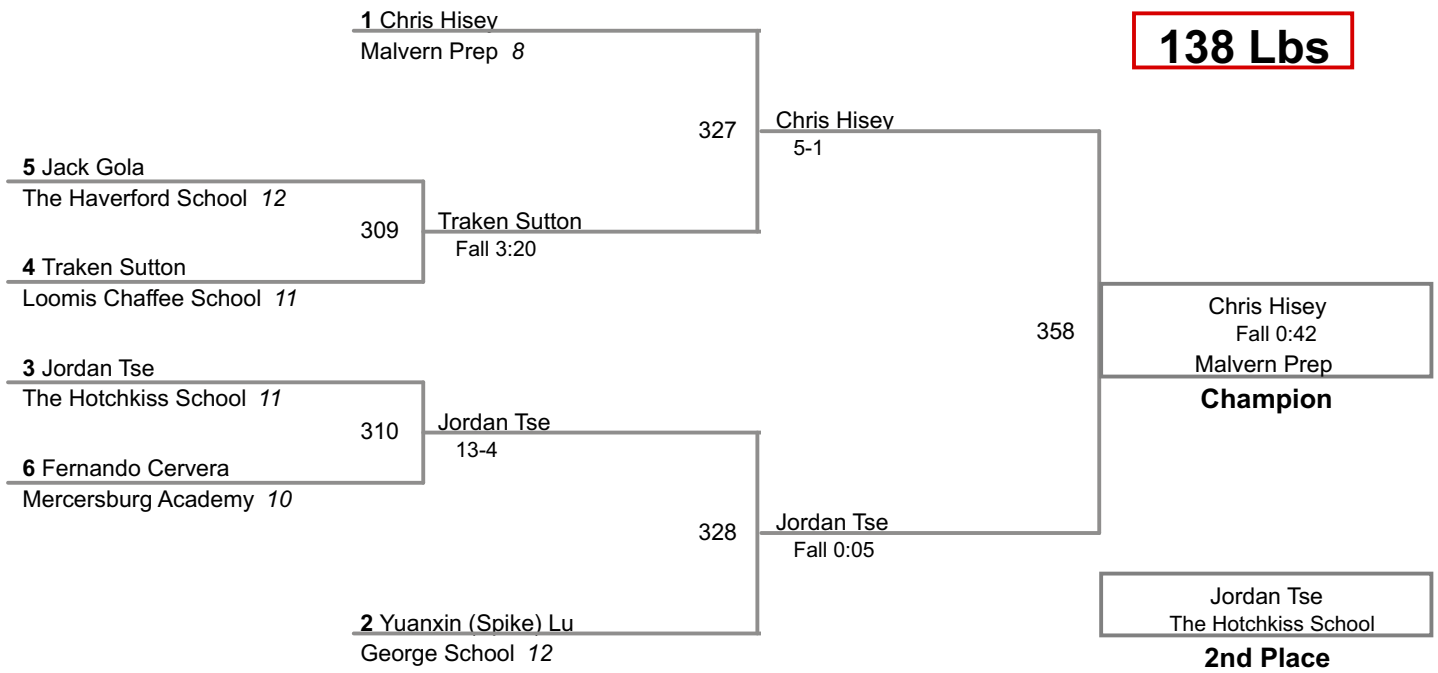

2015 Bissell Invitational
Varsity

138 Lbs