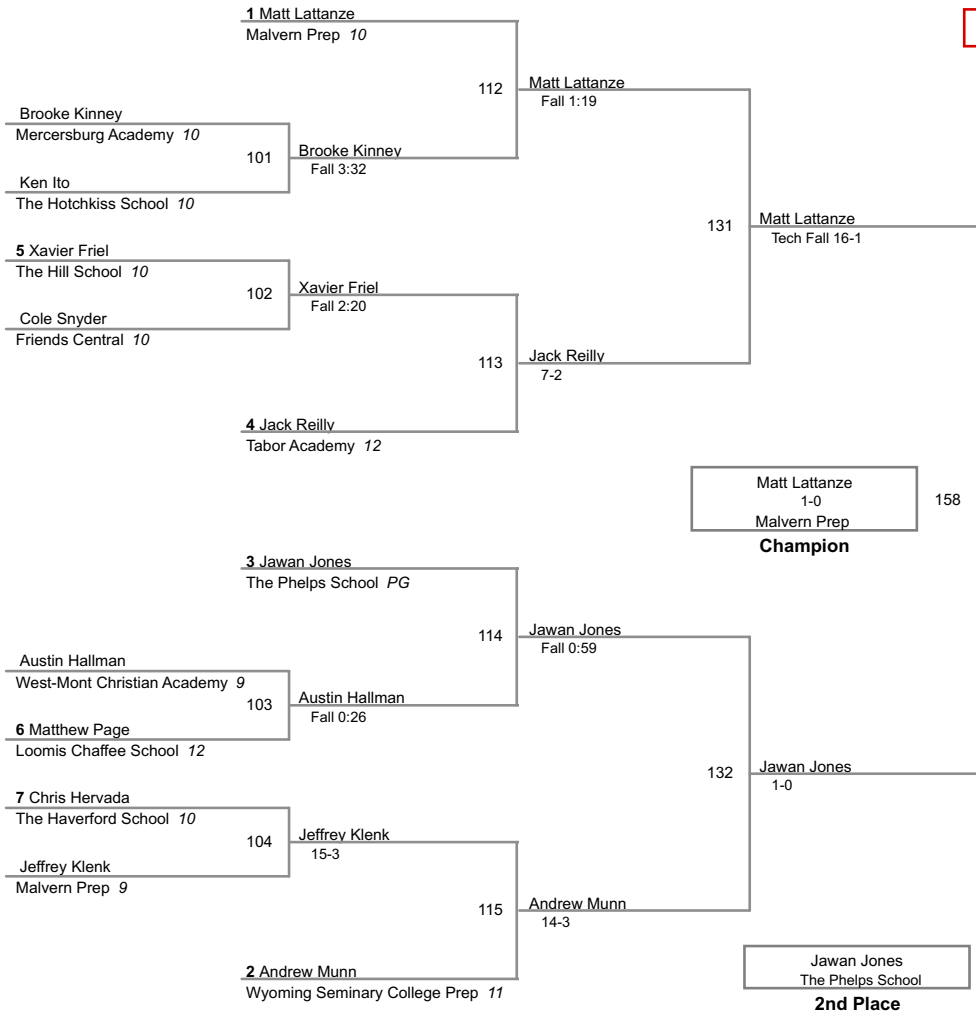

2015 Bissell Invitational
Varsity

132 Lbs

2015 Bissell Invitational
Varsity

138 Lbs

2015 Bissell Invitational
Varsity

145 Lbs

2015 Bissell Invitational
Varsity

152 Lbs