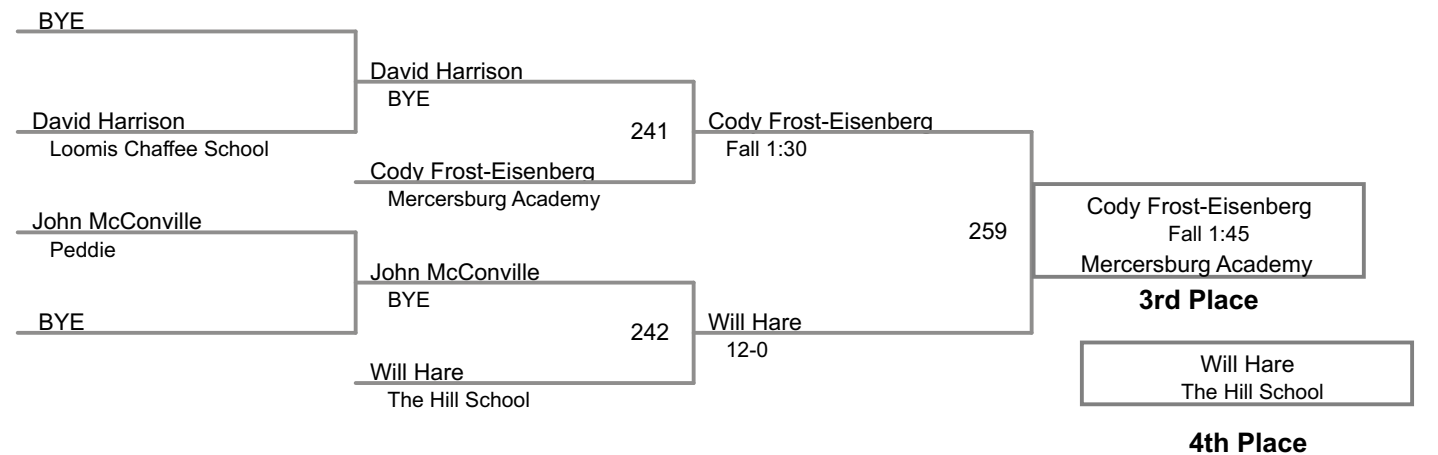

2015 Bissell Invitational
Varsity

220 Lbs