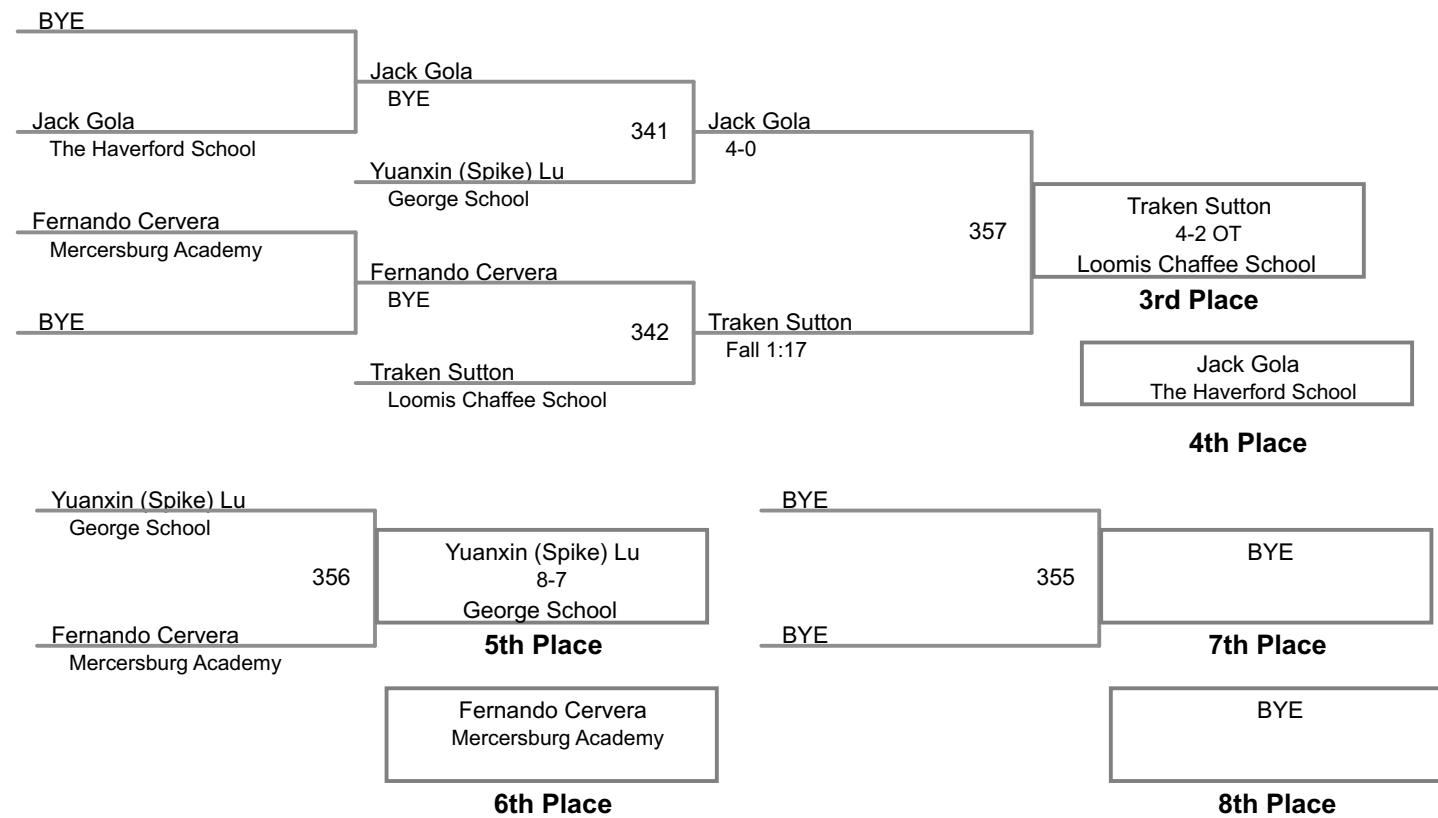

2015 Bissell Invitational
Varsity

138 Lbs