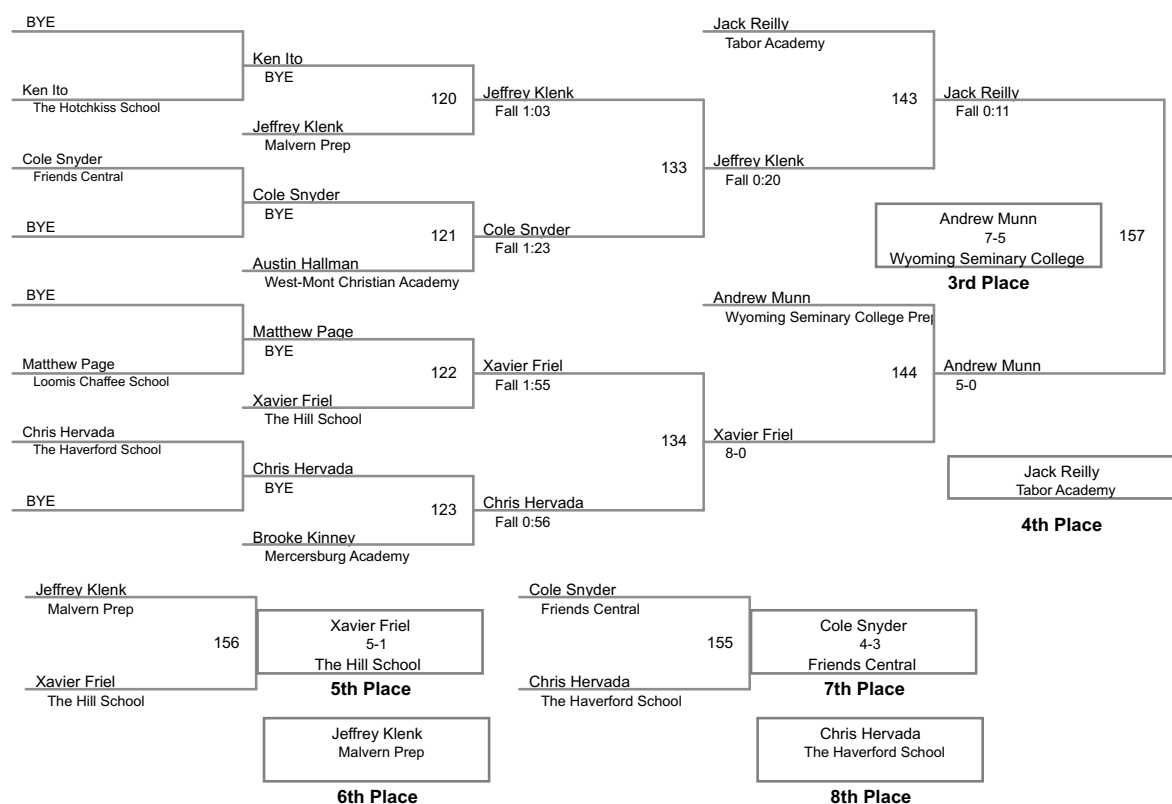

2015 Bissell Invitational
Varsity

132 Lbs

2015 Bissell Invitational
Varsity

138 Lbs

2015 Bissell Invitational
Varsity

145 Lbs

2015 Bissell Invitational
Varsity

152 Lbs