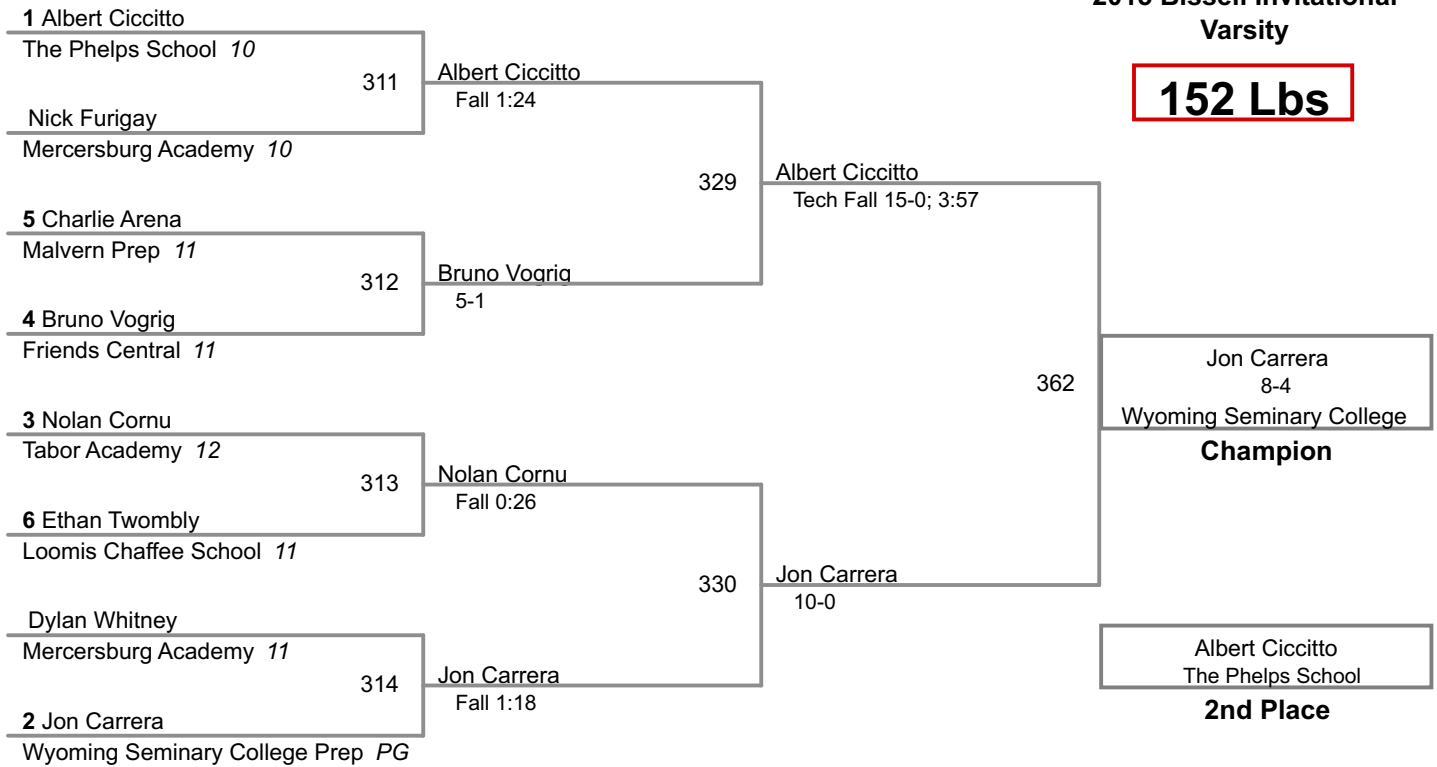

2015 Bissell Invitational
Varsity

132 Lbs

2015 Bissell Invitational
Varsity

138 Lbs

2015 Bissell Invitational
Varsity

145 Lbs

2015 Bissell Invitational
Varsity

152 Lbs