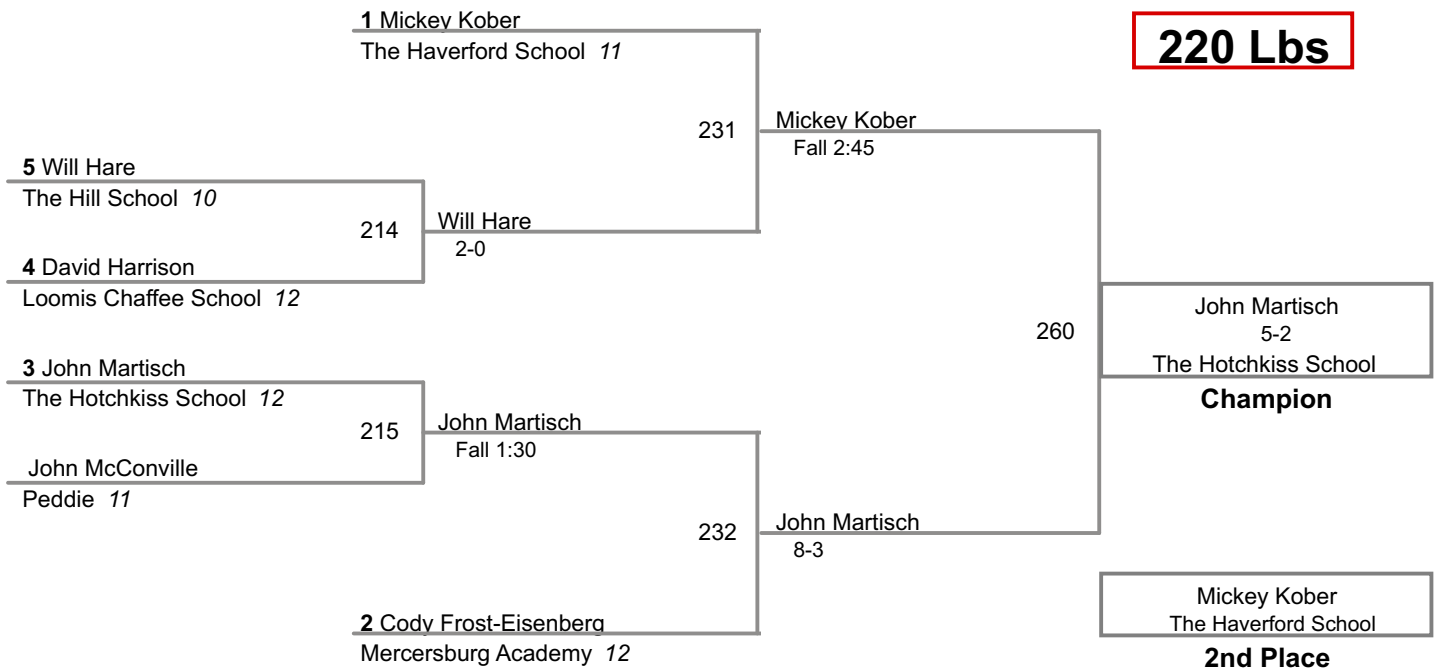

2015 Bissell Invitational
Varsity

220 Lbs