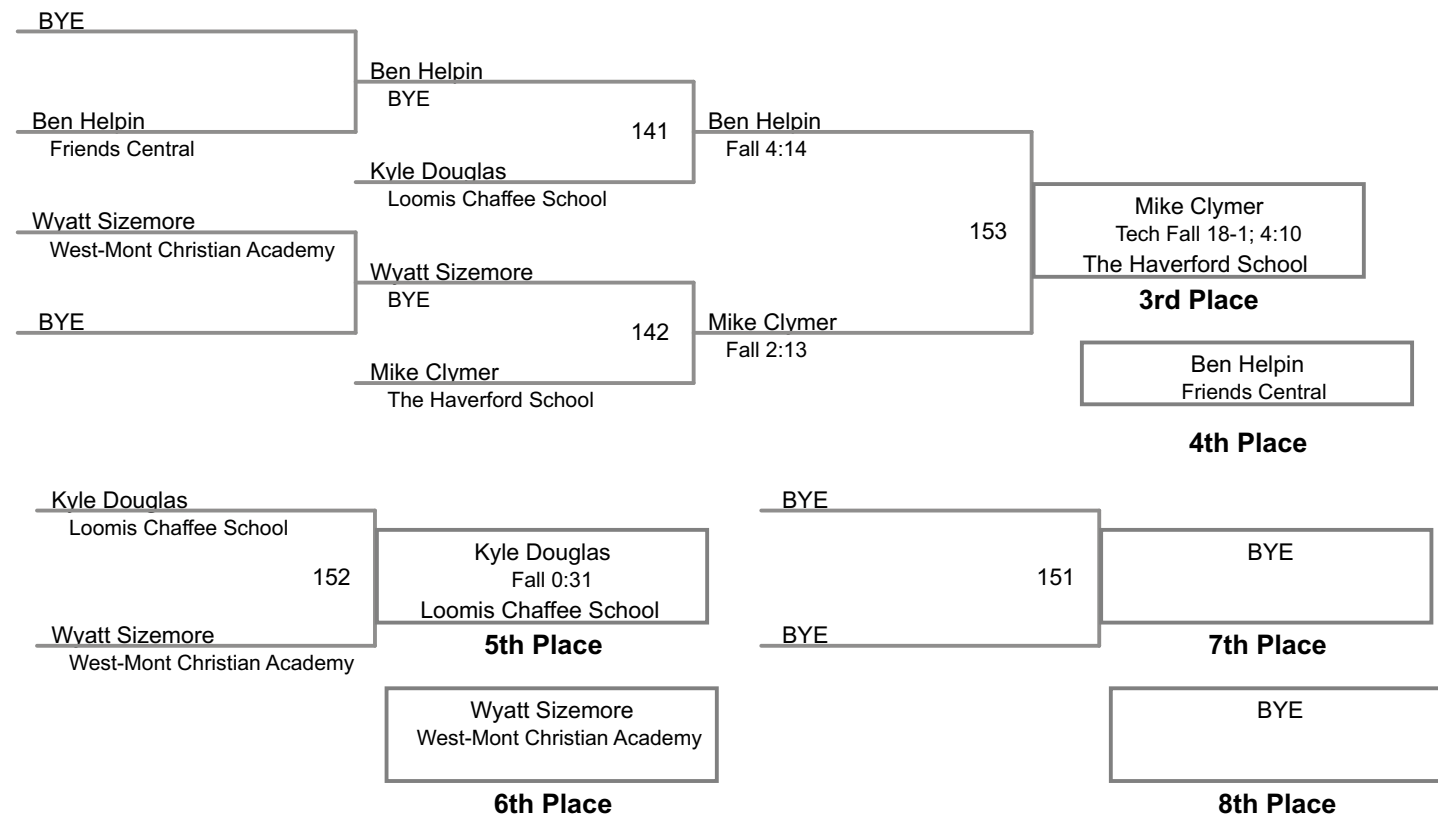

2015 Bissell Invitational
Varsity

106 Lbs

2015 Bissell Invitational
Varsity

113 Lbs

2015 Bissell Invitational
Varsity

120 Lbs

2015 Bissell Invitational
Varsity

126 Lbs