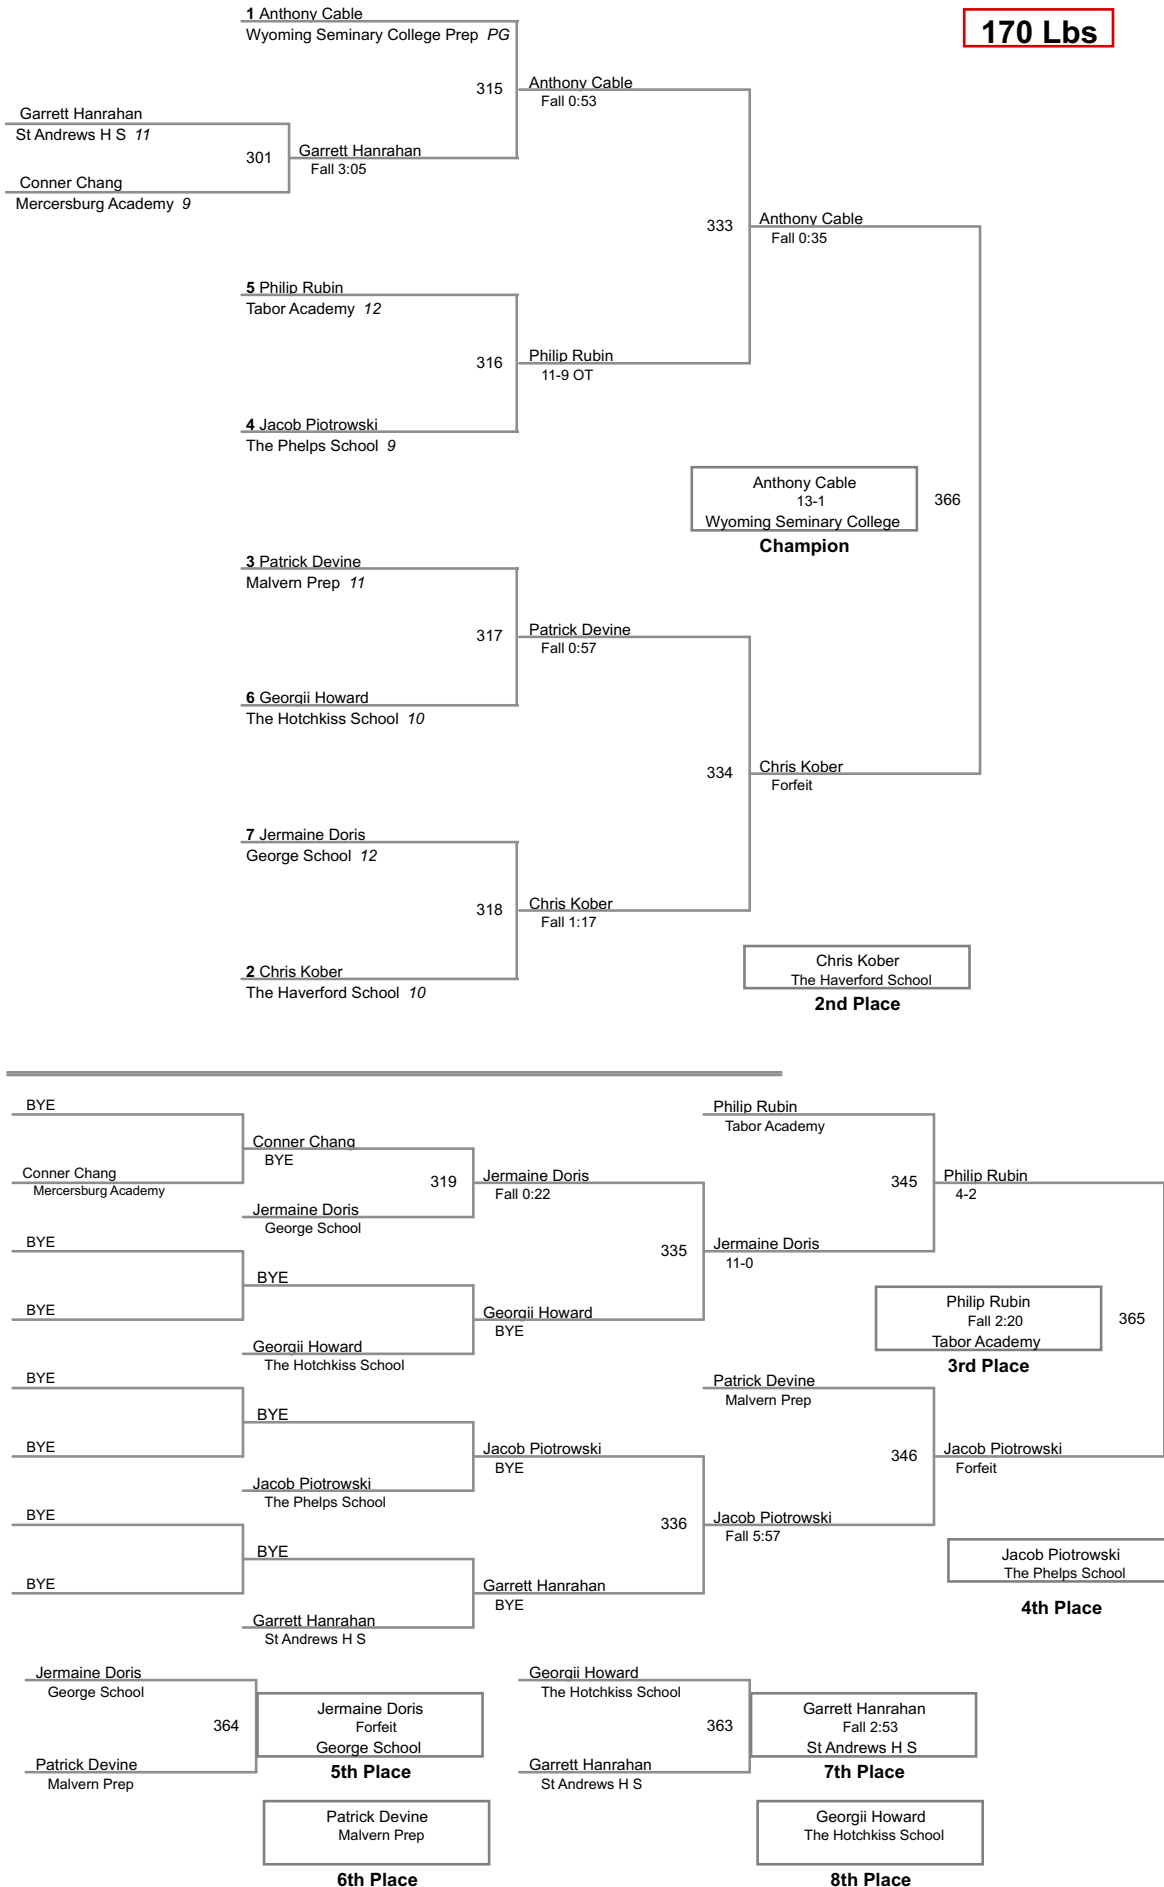

**2015 Bissell Invitational
Varsity**

170 Lbs