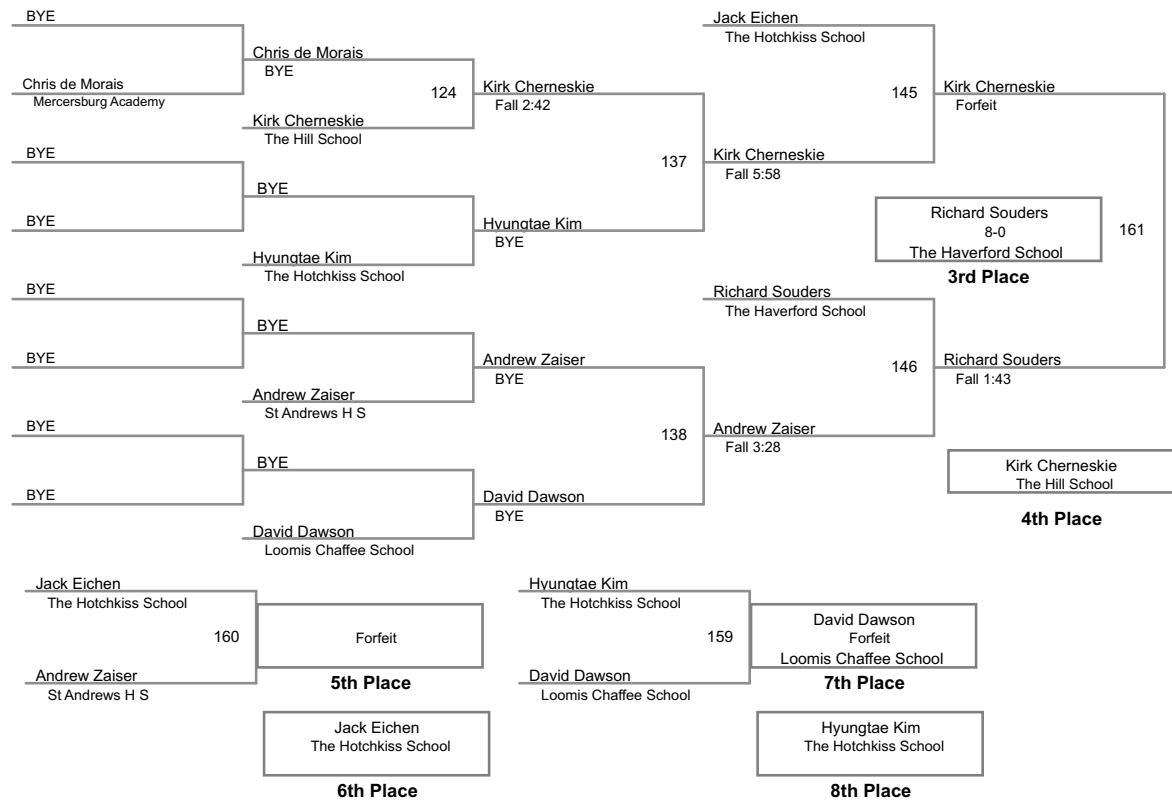

2015 Bissell Invitational
Varsity

160 Lbs

**2015 Bissell Invitational
Varsity**

170 Lbs

2015 Bissell Invitational
Varsity

182 Lbs

2015 Bissell Invitational
Varsity

195 Lbs