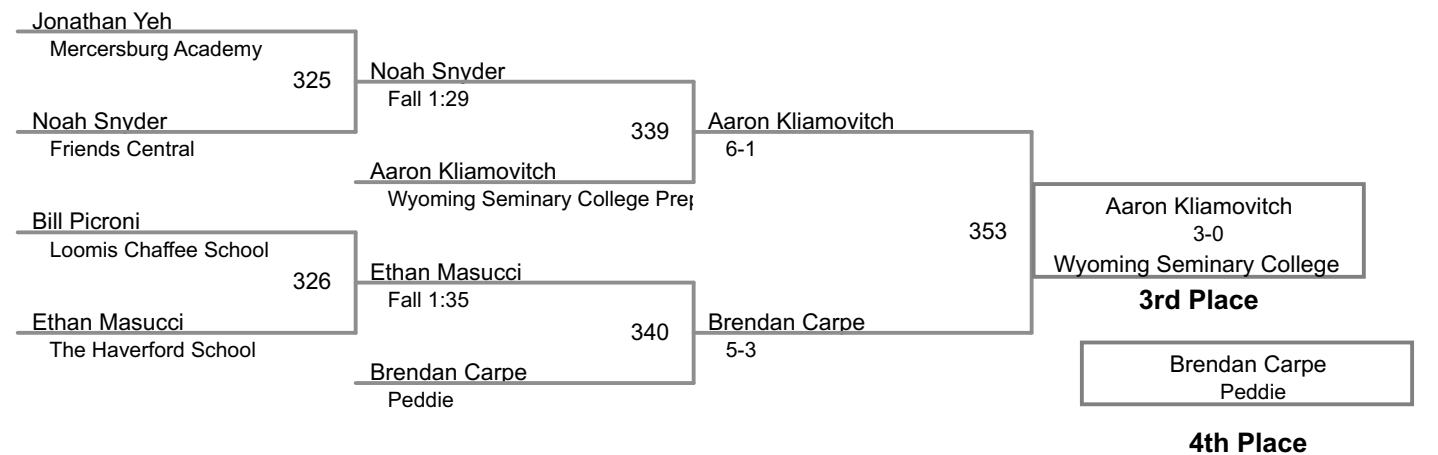

2015 Bissell Invitational
Varsity

106 Lbs

2015 Bissell Invitational
Varsity

113 Lbs

2015 Bissell Invitational
Varsity

120 Lbs

2015 Bissell Invitational
Varsity

126 Lbs

2015 Bissell Invitational
Varsity

132 Lbs

2015 Bissell Invitational
Varsity

138 Lbs

2015 Bissell Invitational
Varsity

145 Lbs

2015 Bissell Invitational
Varsity

152 Lbs