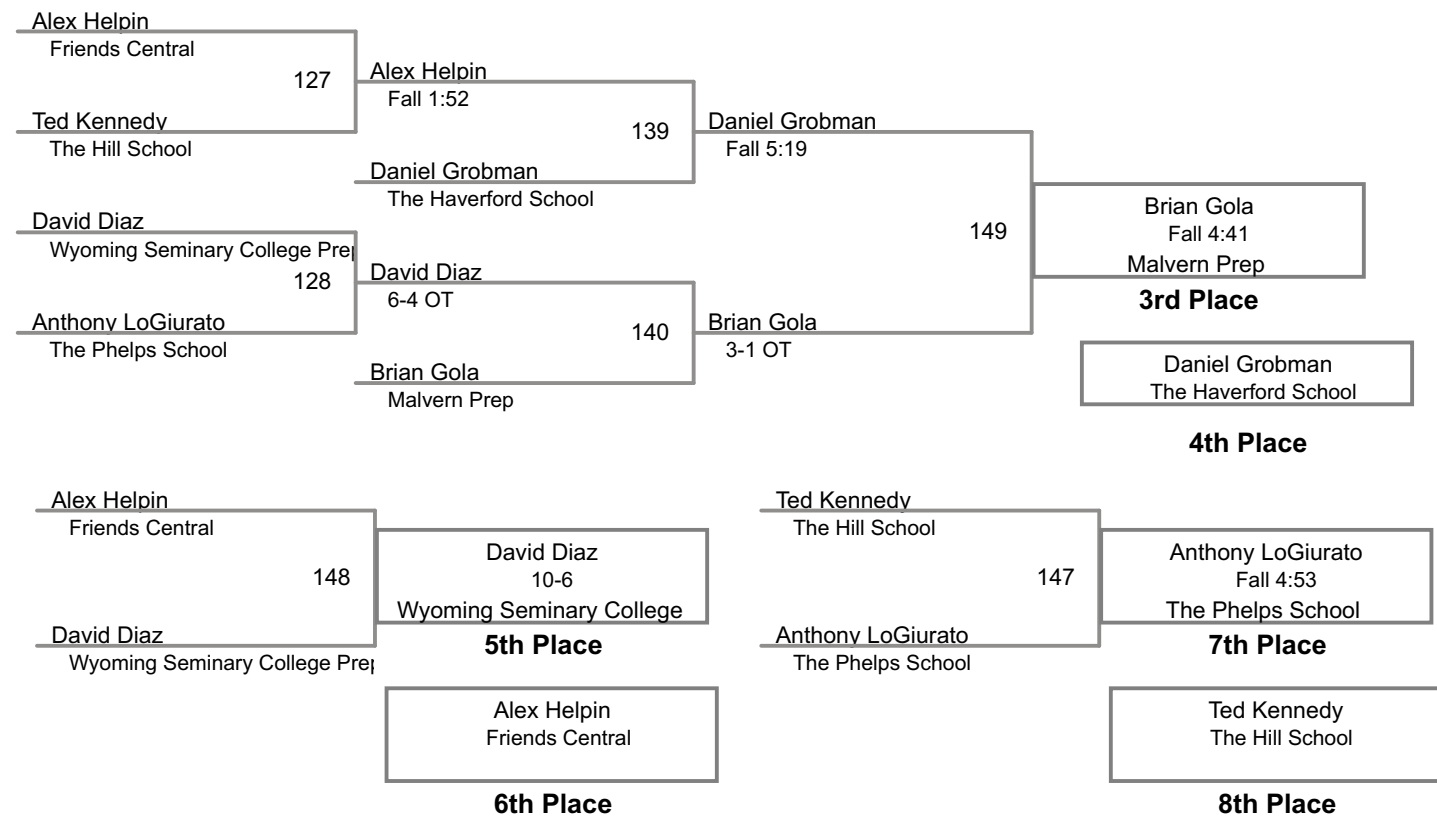

2015 Bissell Invitational
Varsity

106 Lbs

2015 Bissell Invitational
Varsity

113 Lbs

2015 Bissell Invitational
Varsity

120 Lbs

2015 Bissell Invitational
Varsity

126 Lbs