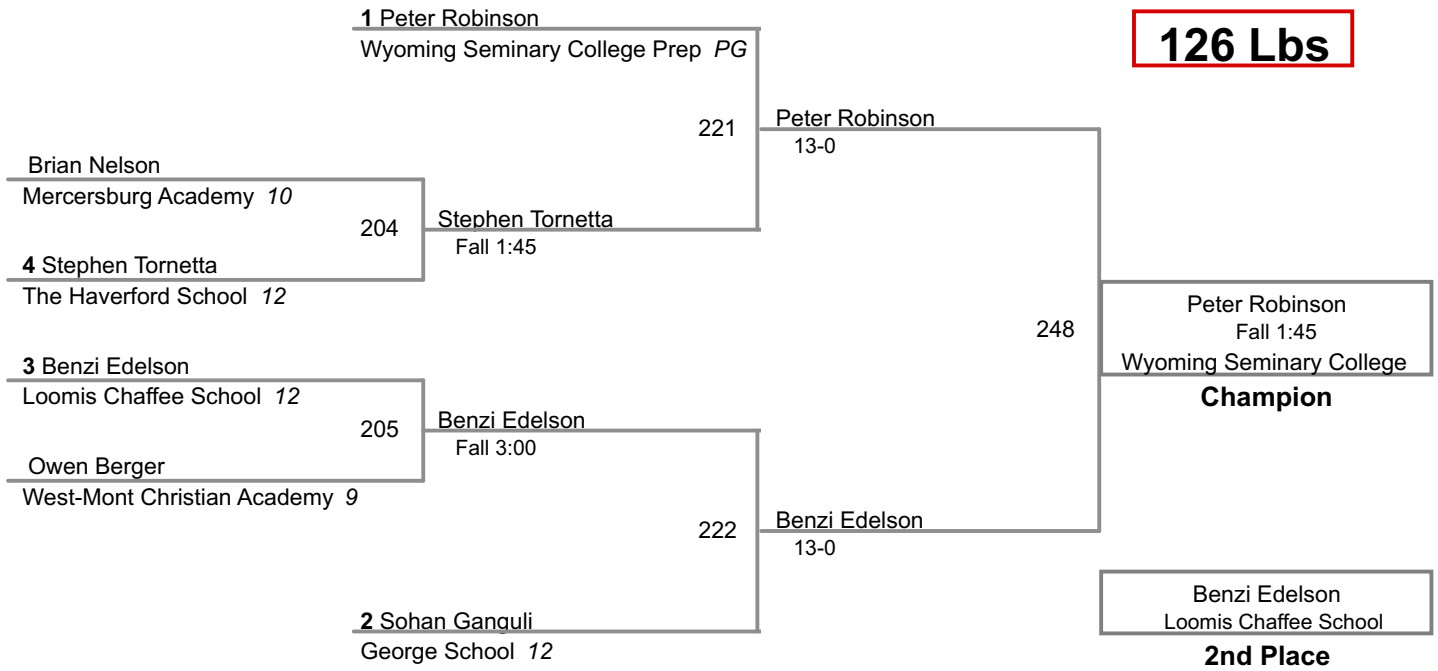

2015 Bissell Invitational
Varsity

106 Lbs

2015 Bissell Invitational
Varsity

113 Lbs

2015 Bissell Invitational
Varsity

120 Lbs

2015 Bissell Invitational
Varsity

126 Lbs